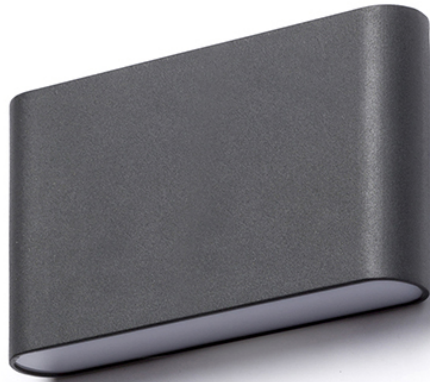

# CHOIX 175

LED 10W 660 lm Ra 80

Thin UP/DOWN wall light of die-cast aluminum for outdoor use.

RP EUR incl. VAT

**R12691**

CHOIX 175 wall anthracite grey 230V LED  
10W IP54 3000K

**68,00**