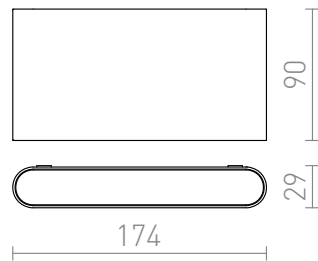

# CHOIX 175

LED 10W 660 lm Ra 80

Thin UP/DOWN wall light of die-cast aluminum for outdoor use.

RP EUR incl. VAT

**R12691**

CHOIX 175 wall anthracite grey 230V LED  
10W IP54 3000K

**68,00**

# IP54

 3D model

 manual

 .ies data