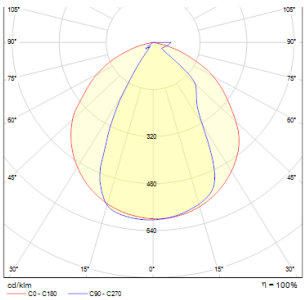

LED 10W 660 lm Ra 80

Thin UP/DOWN wall light of die-cast aluminum for outdoor use.

RP EUR incl. VAT

R12691

CHOIX 175 wall anthracite grey 230V LED
10W IP54 3000K

68,00

IP54