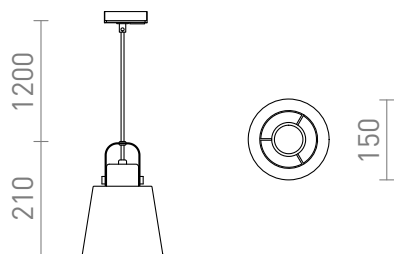

NEW

CHOUPETTE FOR 1-CIRCUIT TRACKS

Pendent for the 1-circuit tracks with a textile shade, wooden details and a socket for E27 LED light sources.

RP EUR incl. VAT

R13720

CHOUPETTE for 1-circuit tracks black grey
textile/wood 230V E27 15W

120,00

3D model

manual

G13014