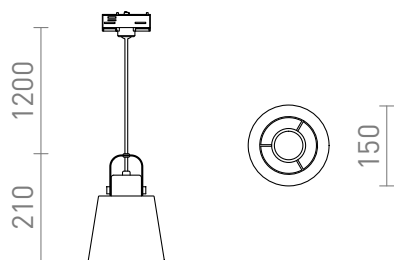

NEW

CHOUPETTE FOR 3-CIRCUIT TRACKS

Pendent for the 3-circuit tracks with a textile shade, wooden details and a socket for E27 LED light sources.

RP EUR incl. VAT

R13721

CHOUPETTE for 3-circuit tracks black grey
textile/wood 230V E27 15W

150,00

3D model

manual

G13014