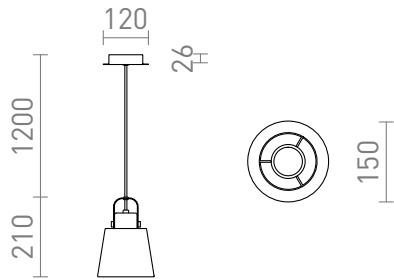

NEW

CHOUPETTE PENDENT

Pendent with a textile shade and wooden details for E27 LED light sources.

RP EUR incl. VAT

R13650

CHOUPETTE pendent black grey
textile/wood 230V E27 15W

88,00

3D model

120

120

G13014