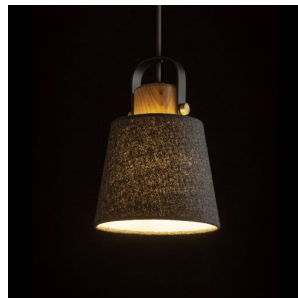

NEW

CHOUPETTE PENDENT

Pendent with a textile shade and wooden details for E27 LED light sources.

RP EUR incl. VAT

R13650

CHOUPETTE pendent black grey
textile/wood 230V E27 15W

88,00

3D model