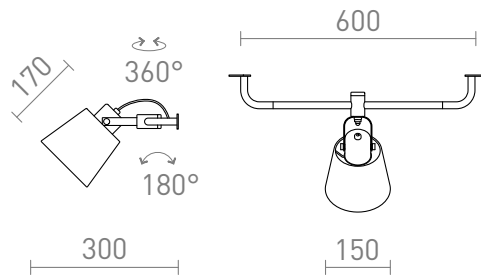

3D model

manual

G13014