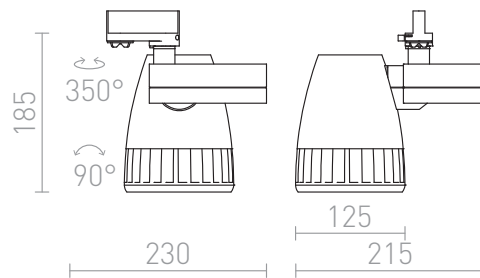

# CIGY

**LED 50W 4000 lm Ra 80**

Spotlight for 3-circuit tracks with an integrated 50W LED chip that is cooled by a mini fan located on the back of the reflector. Dimensions of the reflector  $\varnothing$ /H 12.5/15.5 cm. Driver Housing Dimensions H/W/L 4.5/9.5/13.8 cm.

RP EUR incl. VAT

**R10594**

CIGY for 3-circuit tracks white 230V LED 50W  
30° 3000K

**120,00**

 3D model

 manual

 .ies data