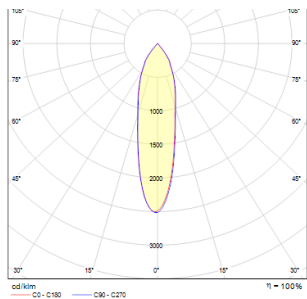

# CIGY

**LED 50W 4000 lm Ra 80**

Spotlight for 3-circuit tracks with an integrated 50W LED chip that is cooled by a mini fan located on the back of the reflector. Dimensions of the reflector  $\varnothing$ /H 12.5/15.5 cm. Driver Housing Dimensions H/W/L 4.5/9.5/13.8 cm.

RP EUR incl. VAT

**R10594**

CIGY for 3-circuit tracks white 230V LED 50W  
30° 3000K

**120,00**

 3D model

 manual

 .ies data