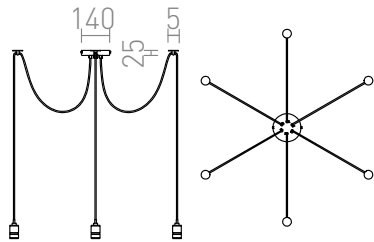

3D model

200

2,75

PDF manual

G12246