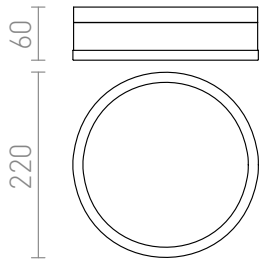

CIRA 22 IP44

LED 13W 428 lm Ra 80

Round ceiling lamp with integrated LED, flat opal-colored glass and a metal frame. Suitable in wet environments.

RP EUR incl. VAT

R12194

CIRA 22 ceiling chrome 230V LED 13W IP44
3000K

120,00

IP44

3D model

manual