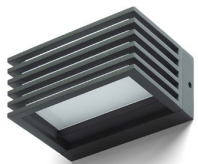

LED 6W 240 lm Ra 80

Outdoor LED wall light of lacquered die-cast aluminum.

RP EUR incl. VAT

R13564

CLAIRE 14 wall anthracite grey frosted acrylic
230V LED 6W IP54 3000K

98,00

IP54