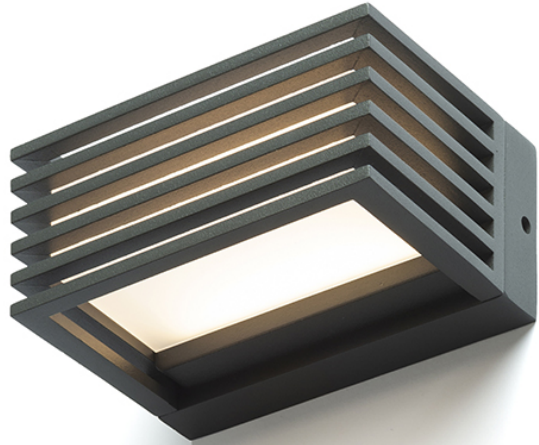

NEW

CLAIRE 14

LED 6W 240 lm Ra 80

Outdoor LED wall light of lacquered die-cast aluminum.

RP EUR incl. VAT

R13564

CLAIRE 14 wall anthracite grey frosted acrylic
230V LED 6W IP54 3000K

98,00