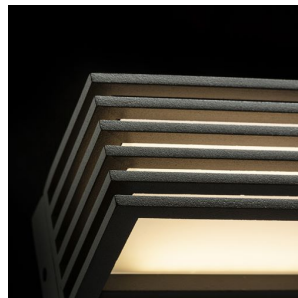

LED 6W 240 lm Ra 80

Outdoor LED wall light of lacquered die-cast aluminum.

RP EUR incl. VAT

R13564

CLAIRE 14 wall anthracite grey frosted acrylic
230V LED 6W IP54 3000K

98,00

IP54