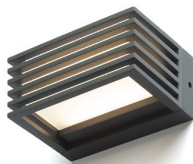

LED 6W 240 lm Ra 80

Outdoor LED wall light of lacquered die-cast aluminum.

RP EUR incl. VAT

R13564

CLAIRE 14 wall anthracite grey frosted acrylic
230V LED 6W IP54 3000K

98,00

IP54