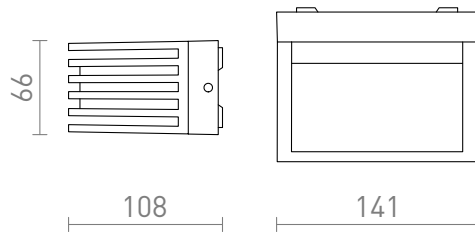

NEW

CLAIRE 14

LED 6W 240 lm Ra 80

Outdoor LED wall light of lacquered die-cast aluminum.

RP EUR incl. VAT

R13564

CLAIRE 14 wall anthracite grey frosted acrylic
230V LED 6W IP54 3000K

98,00

IP54

3D model

manual