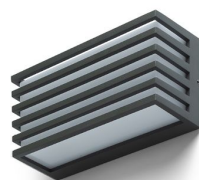

CLAIRE 21

LED 9W 384 lm Ra 80

Outdoor LED wall light of lacquered die-cast aluminum.

RP EUR incl. VAT

R13565

CLAIRE 21 wall anthracite grey frosted acrylic
230V LED 9W IP54 3000K

120,00

IP54