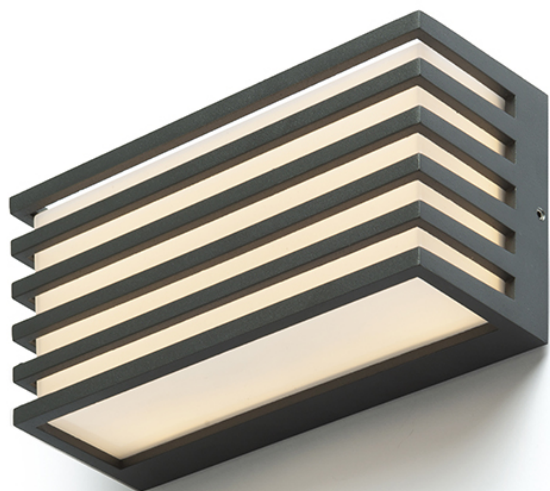

NEW

CLAIRE 21

LED 9W 384 lm Ra 80

Outdoor LED wall light of lacquered die-cast aluminum.

RP EUR incl. VAT

R13565

CLAIRE 21 wall anthracite grey frosted acrylic
230V LED 9W IP54 3000K

120,00