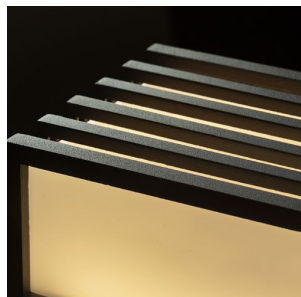

CLAIRE 21

LED 9W 384 lm Ra 80

Outdoor LED wall light of lacquered die-cast aluminum.

RP EUR incl. VAT

R13565

CLAIRE 21 wall anthracite grey frosted acrylic
230V LED 9W IP54 3000K

120,00

IP54