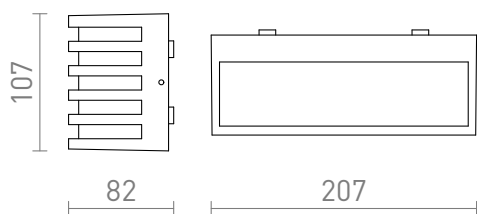

NEW

CLAIRE 21

LED 9W 384 lm Ra 80

Outdoor LED wall light of lacquered die-cast aluminum.

RP EUR incl. VAT

R13565

CLAIRE 21 wall anthracite grey frosted acrylic
230V LED 9W IP54 3000K

120,00

IP54

[3D model](#)

[manual](#)