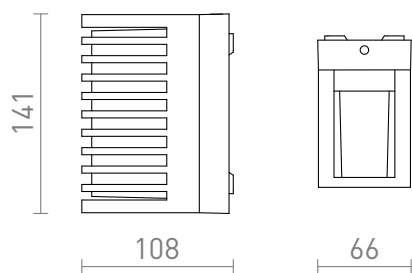

## CLAIRE RC

LED 6W 143 lm Ra 80

Outdoor LED wall light of lacquered die-cast aluminum.

RP EUR incl. VAT

**R13563**

CLAIRE RC wall anthracite grey frosted  
acrylic 230V LED 6W IP54 3000K

**98,00**

IP54

3D model

manual