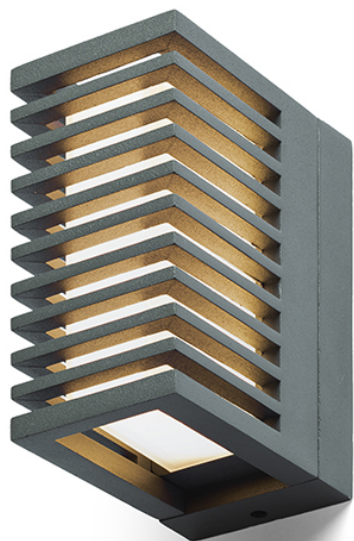

## CLAIRE RC

LED 6W 143 lm Ra 80

Outdoor LED wall light of lacquered die-cast aluminum.

RP EUR incl. VAT

**R13563**

CLAIRE RC wall anthracite grey frosted  
acrylic 230V LED 6W IP54 3000K

**98,00**

IP54