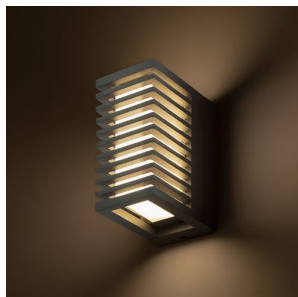

## CLAIRE RC

LED 6W 143 lm Ra 80

Outdoor LED wall light of lacquered die-cast aluminum.

RP EUR incl. VAT

**R13563**

CLAIRE RC wall anthracite grey frosted  
acrylic 230V LED 6W IP54 3000K

**98,00**

IP54