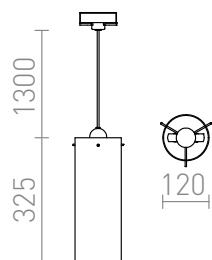

# CLAUDIA FOR 3-CIRCUIT TRACK

Pendent light with a shade of frosted glass for 3-circuit tracks.

RP EUR incl. VAT

**R12098**

CLAUDIA for 3-circuit tracks frosted glass  
230V E27 15W

**98,00**

 3D model

 manual