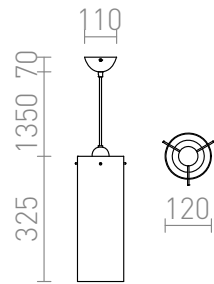

CLAUDIA

Pendent light with a shade of frosted glass.

RP EUR incl. VAT

R10408

CLAUDIA pendent satinated glass 230V E27
15W

78,00

3D model

manual