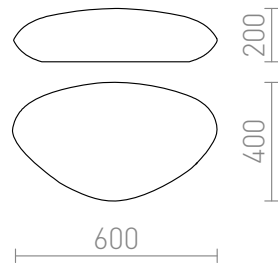

CLOUD

Stone-shaped thermoplastic outdoor lamp for energy efficient light sources, suitable in gardens. Including a power cord of 170 cm.

RP EUR incl. VAT

R10370

CLOUD outdoor satinchromated PE 230V
E27 2x15W IP44

188,00

IP44

 3D model

 manual

G13099