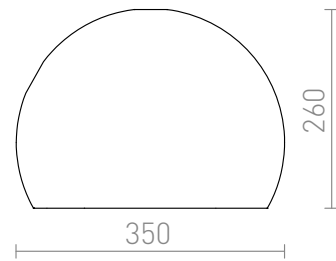

3D model

manual