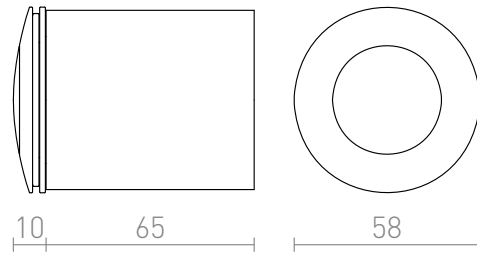

CLUB

LED 3W 270 lm Ra 80

Recessed wall light with integrated LED suitable as orientation light for corridors and stairs.

RP EUR incl. VAT

R12685

CLUB recessed silver grey 230V LED 3W IP54
3000K

32,00

IP54

3D model

manual