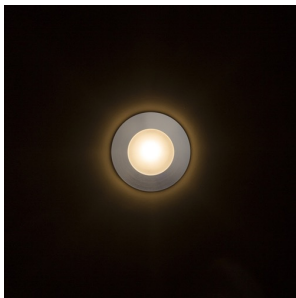

CLUB

LED 3W 270 lm Ra 80

Recessed wall light with integrated LED suitable as orientation light for corridors and stairs.

RP EUR incl. VAT

R12685

CLUB recessed silver grey 230V LED 3W IP54
3000K

32,00

IP54