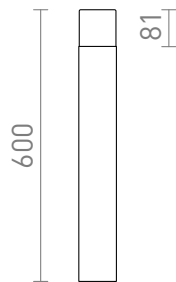

# CLYDE BOLLARD

Outdoor bollard with an opal-colored shade and E27 socket for LED light sources.

RP EUR incl. VAT

**R13638**

CLYDE 60 bollard anthracite grey 230V E27  
28W IP44

**68,00**

IP44

 3D model