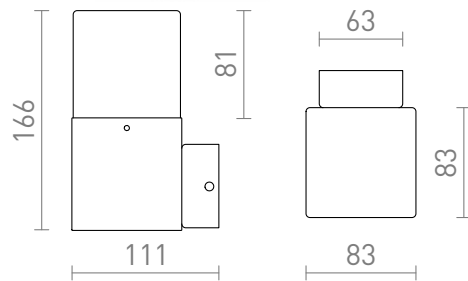

NEW

CLYDE WALL

Outdoor wall light with an opal-colored shade and E27 socket for LED light sources.

RP EUR incl. VAT

R13637

CLYDE wall anthracite grey 230V E27 28W
IP44

48,00

IP44