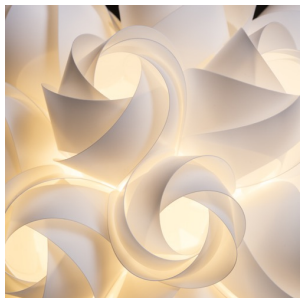

COCO

Decorative pendent made of plastic elements with a rose bud design.
This item comes delivered unassembled.

RP EUR incl. VAT

R12384

COCO pendent white PVC 230V E27 28W

138,00

3D model

manual