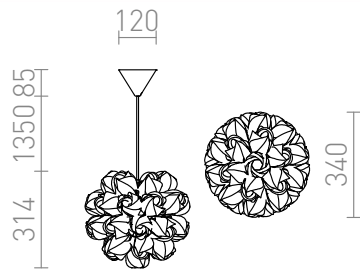

COCO

Decorative pendent made of plastic elements with a rose bud design.
This item comes delivered unassembled.

RP EUR incl. VAT

R12384

COCO pendent white PVC 230V E27 28W

138,00

3D model

manual