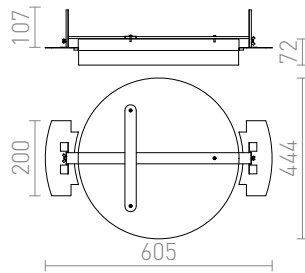

3D model

manual