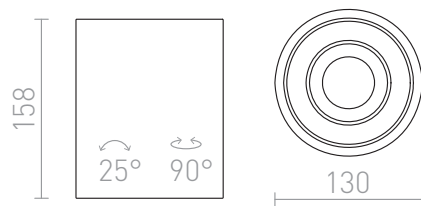

COLES

Ceiling lamp for a light source that can be tilted around one axis. The fixture can be colored with regular paint.

RP EUR incl. VAT

R10454

COLES ceiling directional plaster 230V GU10
15W

88,00

3D model

25°

1,83

PDF manual

G11841