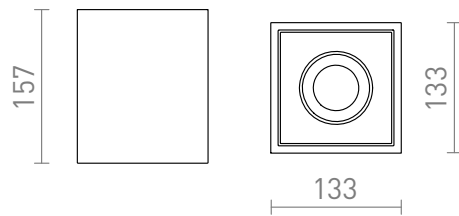

COLES SQ

Ceiling lamp for a light source that can be tilted around one axis. The fixture can be colored with interior paint.

RP EUR incl. VAT

R13438

COLES SQ ceiling plaster 230V LED GU10
15W

78,00

3D model