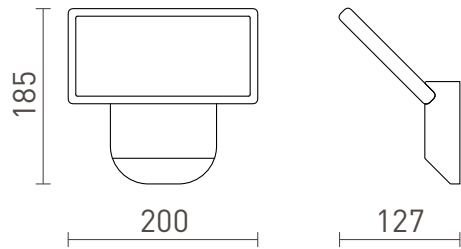

COMODO

LED 20W 940 lm Ra 80

Wall light with built in LED for downward illumination.

RP EUR incl. VAT

R13512

COMODO wall anthracite grey 230V LED
20W IP65 3000K

120,00

IP65

3D model

manual