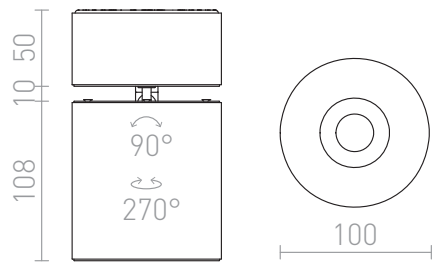

CONDU

LED 20W 1600 lm Ra 80

Solid cylindrical ceiling light with integrated LED and tilt-function.

RP EUR incl. VAT

R12839	CONDU ceiling white 230V LED 20W 24° 3000K	78,00
R12840	CONDU ceiling black 230V LED 20W 24° 3000K	78,00
R12841	CONDU ceiling chrome 230V LED 20W 24° 3000K	88,00

3D model

manual