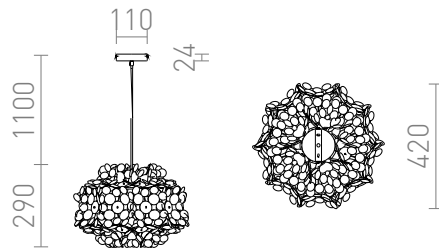

# CONFETTI

Playful light with layers of large sequins made of chrome-colored foil. This item comes delivered unassembled.

RP EUR incl. VAT

**R13285**

CONFETTI pendent chrome foil 230V E27  
28W

**68,00**

3D model