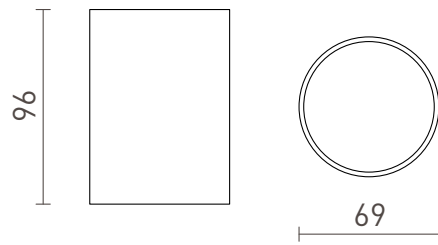

CONNOR

Cylindrical ceiling light with a fixed GU10 socket.

RP EUR incl. VAT

R13496	CONNOR ceiling white/black 230V LED GU10 10W	28,00
R13501	CONNOR ceiling black/gold 230V LED GU10 10W	28,00

3D model

manual