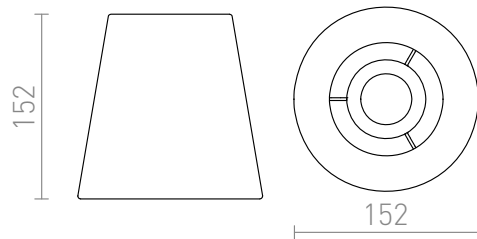

3D model

manual