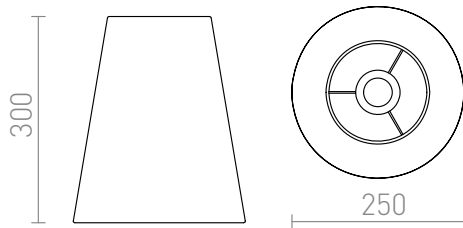

CONNYY 25/30

Textile shade for E27. Installation on desk stand. Suitable accessories: CORTINA, NYC, NYC TRIPOD, WOODY.

RP EUR incl. VAT

| | | |
|---------------|---|---------------|
| R11371 | CONNYY 25/30 table shade Polycotton black/copper foil max. 23W | 120,00 |
| R11580 | CONNYY 25/30 table shade Monaco petrol blue/silver PVC max. 23W | 120,00 |
| R11591 | CONNYY 25/30 table shade Monaco dove gray/silver PVC max. 23W | 120,00 |
| R11497 | CONNYY 25/30 table shade Polycotton white/white PVC max. 23W | 58,00 |
| R11597 | CONNYY 25/30 table shade Polycotton black/golden foil max. 23W | 98,00 |

 3D model

 manual