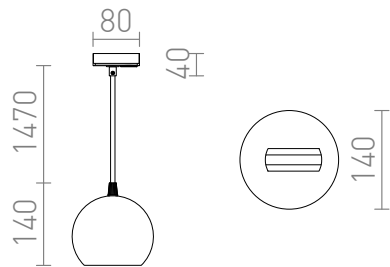

COPA FOR 1-CIRCUIT TRACKS

Pendent with a shade of glass for 1-circuit tracks. Available in two colors.

RP EUR incl. VAT

R13205	COPA for 1-circuit tracks opal-colored glass 230V E27 28W	120,00
R13206	COPA for 1-circuit tracks black glass 230V E27 28W	120,00

 3D model

 manual

G13014