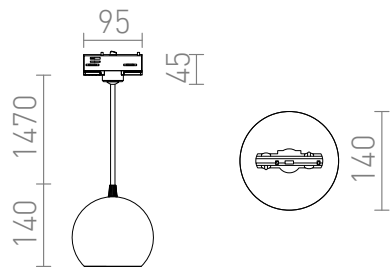

COPA FOR 3-CIRCUIT TRACKS

Pendent with a shade of glass for 3-circuit tracks. Available in two colors.

RP EUR incl. VAT

R13207	COPA for 3-circuit tracks opal-colored glass 230V E27 28W	129,00
R13208	COPA for 3-circuit tracks black glass 230V E27 28W	129,00

 3D model

 manual

G13014