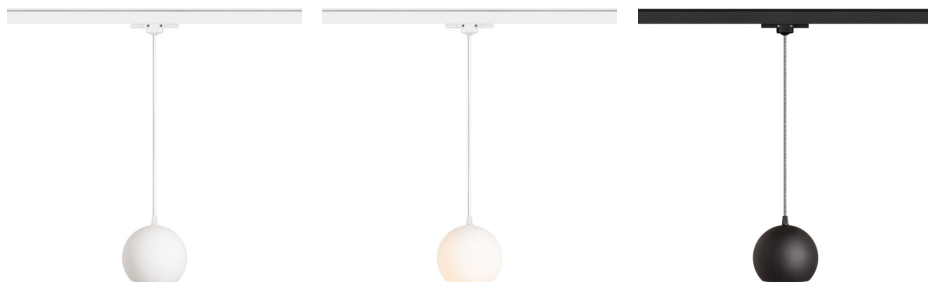

COPA FOR 3-CIRCUIT TRACKS

Pendent with a shade of glass for 3-circuit tracks. Available in two colors.

RP EUR incl. VAT

R13207	COPA for 3-circuit tracks opal-colored glass 230V E27 28W	129,00
R13208	COPA for 3-circuit tracks black glass 230V E27 28W	129,00