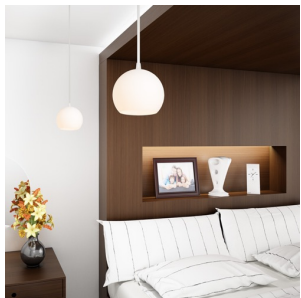

COPA

Pendent light with a shade of glass. Available in two colors.

RP EUR incl. VAT

R11823	COPA pendent opal-colored glass 230V E27 28W	120,00
R11824	COPA pendent black glass 230V E27 28W	120,00

3D model

manual