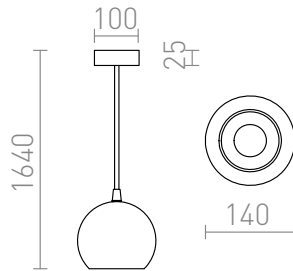

COPA

Pendent light with a shade of glass. Available in two colors.

RP EUR incl. VAT

R11823	COPA pendent opal-colored glass 230V E27 28W	120,00
R11824	COPA pendent black glass 230V E27 28W	120,00

3D model

manual

G13014