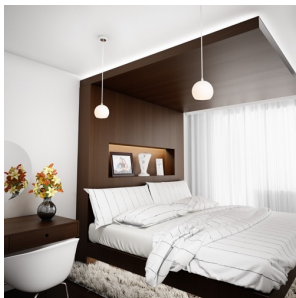

COPA

Pendent light with a shade of glass. Available in two colors.

RP EUR incl. VAT

R11823	COPA pendent opal-colored glass 230V E27 28W	120,00
R11824	COPA pendent black glass 230V E27 28W	120,00

3D model

manual