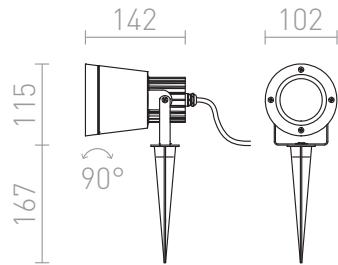

CORDOBA

Outdoor spotlight on spike with GU10 socket. Including a 1 m lead cable that has no plug!

RP EUR incl. VAT

R12579

CORDOBA on spike anthracite grey 230V
GU10 35W IP54 3000K

58,00

IP54

 3D model