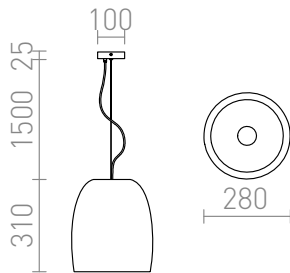

COROA 28

Pendent light with a shade of glass. Available in two different colors, with a ceiling base in chrome.

RP EUR incl. VAT

R11829

COROA 28 pendent opal-colored glass/chrome 230V E27 53W

150,00

R11830

COROA 28 pendent black chrome 230V E27 53W

150,00

3D model

manual

G13026