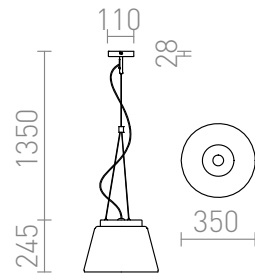

3D model

130

4,80

PDF manual

G13461