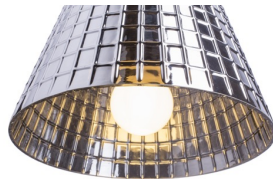

CORONA

Pendant lamp of solid textured glass. The glass is chrome-plated on both sides. When lit, the light source is partially visible through the shade.

RP EUR incl. VAT

R12055

CORONA pendent chrome-tinted glass 230V
E27 42W

215,00

3D model

130

4,80

PDF manual

G13461