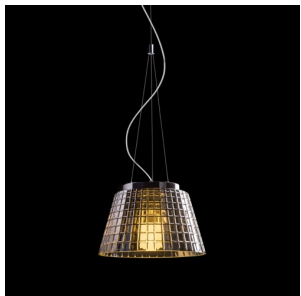

3D model

130

4,80

PDF manual

G13461