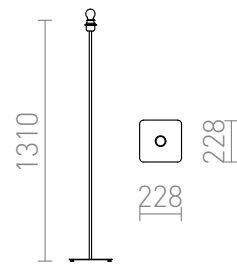

CORTINA FLOOR BASE

Metal floor lamp base for E27 shades. Suitable for the following shades: CONNY 25/30, CONNY 35/30, RON 40/25, TEMPO 30/19.

RP EUR incl. VAT

R12930

CORTINA floor base black 230V E27 28W

48,00

3D model

manual

G13026