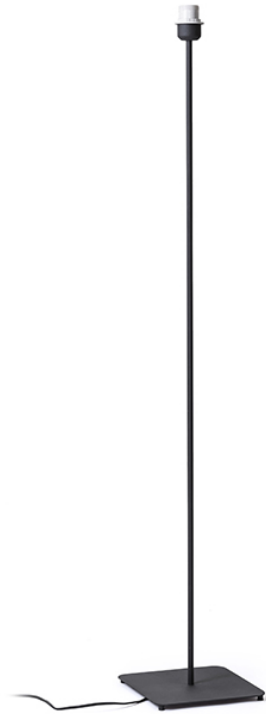

CORTINA FLOOR BASE

Metal floor lamp base for E27 shades. Suitable for the following shades: CONNY 25/30, CONNY 35/30, RON 40/25, TEMPO 30/19.

RP EUR incl. VAT

R12930

CORTINA floor base black 230V E27 28W

48,00

3D model

manual

G13026