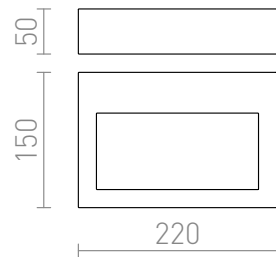

COSETTE

LED 5W 430 lm Ra 80

Bidirectional plaster wall LED light. Can be colored with interior paint. Supplied with a built-in driver.

RP EUR incl. VAT

R10467

COSETTE wall plaster 230V LED 5W 3000K

98,00

3D model