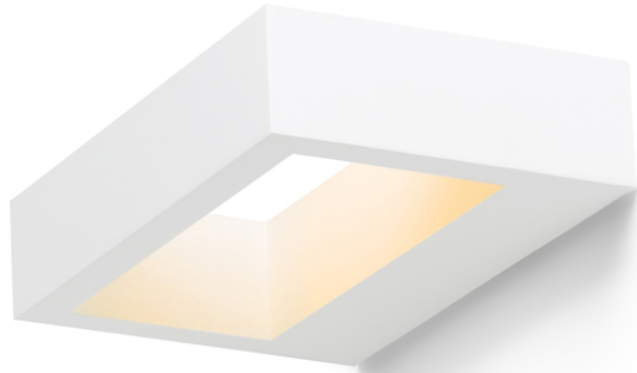

COSETTE

LED 5W 430 lm Ra 80

Bidirectional plaster wall LED light. Can be colored with interior paint. Supplied with a built-in driver.

RP EUR incl. VAT

R10467

COSETTE wall plaster 230V LED 5W 3000K

98,00

3D model