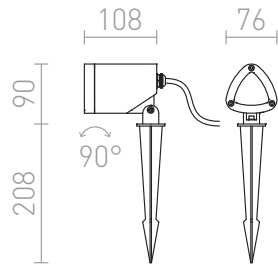

# COSMO

LED 10W 850 lm Ra 80

Spotlight on spike with integrated LED for outdoor use. Supplied with a power cord that has no plug.

RP EUR incl. VAT

**R12580**

COSMO on spike anthracite grey 230V LED  
10W 24° IP65 3000K

**78,00**

IP65

 3D model

 manual