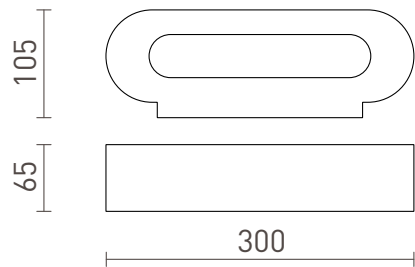

COWLEY

Wall light of plaster with UP/DOWN illumination. The bottom has a satin glass cover. The surface can be colored with interior paint.

RP EUR incl. VAT

R13435

COWLEY wall plaster 230V G9 2x28W

68,00

3D model