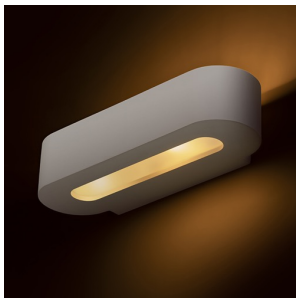

COWLEY

Wall light of plaster with UP/DOWN illumination. The bottom has a satin glass cover. The surface can be colored with interior paint.

RP EUR incl. VAT

R13435

COWLEY wall plaster 230V G9 2x28W

68,00

3D model