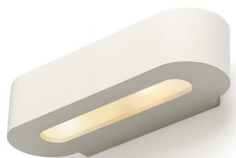

COWLEY

Wall light of plaster with UP/DOWN illumination. The bottom has a satin glass cover. The surface can be colored with interior paint.

RP EUR incl. VAT

R13435

COWLEY wall plaster 230V G9 2x28W

68,00

3D model