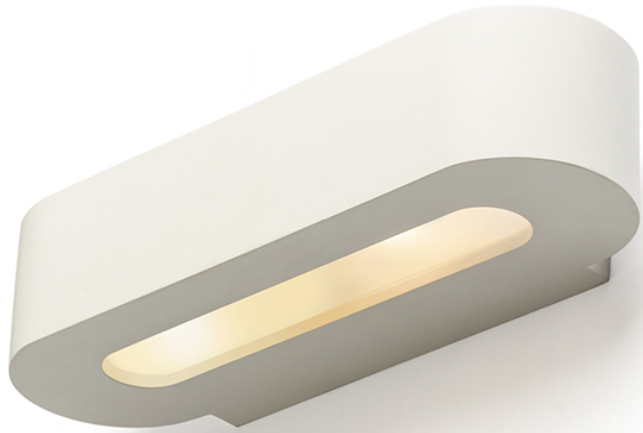

COWLEY

Wall light of plaster with UP/DOWN illumination. The bottom has a satin glass cover. The surface can be colored with interior paint.

RP EUR incl. VAT

R13435

COWLEY wall plaster 230V G9 2x28W

68,00

3D model