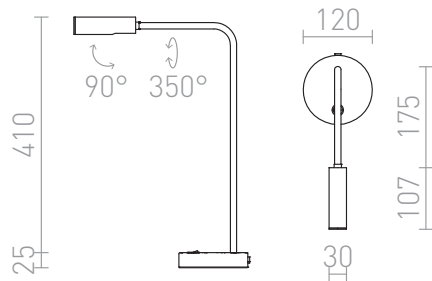

# CRAYON

LED 3W 120 lm Ra 80

Desktop lamp in elegant design with integrated LED and directional light source.

RP EUR incl. VAT

<b>R12938</b>	CRAYON table white 230V LED 3W 60° 3000K	<b>120,00</b>
<b>R12939</b>	CRAYON table black 230V LED 3W 60° 3000K	<b>120,00</b>

 3D model

 manual