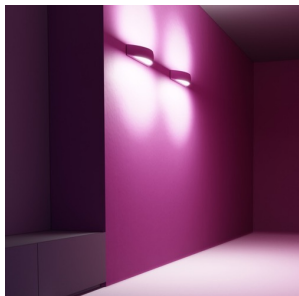

CRESCENT L

Wall lamp of plaster with UP/DOWN illumination. The bottom has a satin glass cover. Can be colored with interior paint.

RP EUR incl. VAT

R10451

CRESCENT L wall plaster 230V E14 2x28W

88,00

 3D model