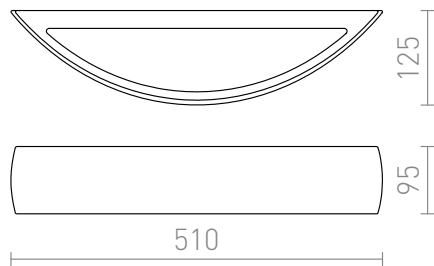

CRESCENT L

Wall lamp of plaster with UP/DOWN illumination. The bottom has a satin glass cover. Can be colored with interior paint.

RP EUR incl. VAT

R10451

CRESCENT L wall plaster 230V E14 2x28W

88,00

 3D model