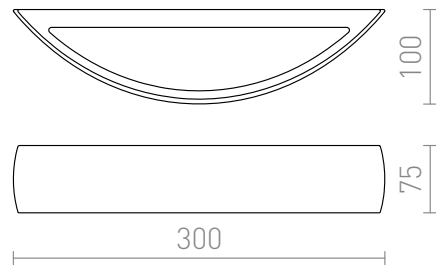

CRESCENT

Wall lamp of plaster with UP/DOWN illumination. The bottom has a satin glass cover. For a 78 mm linear halogen light source. Can be colored with interior paint.

RP EUR incl. VAT

R10266

CRESCENT wall plaster 230V R7s 78mm
80W

48,00

3D model

manual

G13043