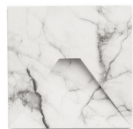

CRISPI

LED 3W 220 lm Ra 80

Recessed wall light of concrete with an interesting finish. Integrated LED and installation box included. Install only as downward illumination.

RP EUR incl. VAT

R13093	CRISPI recessed white marble decor 230V LED 3W 3000K	68,00
R13094	CRISPI recessed terazzo decor 230V LED 3W 3000K	68,00
R13095	CRISPI recessed black marble decor 230V LED 3W 3000K	68,00