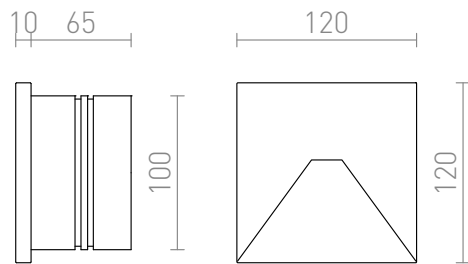

CRISPI

LED 3W 220 lm Ra 80

Recessed wall light of concrete with an interesting finish. Integrated LED and installation box included. Install only as downward illumination.

RP EUR incl. VAT

R13093	CRISPI recessed white marble decor 230V LED 3W 3000K	68,00
R13094	CRISPI recessed terazzo decor 230V LED 3W 3000K	68,00
R13095	CRISPI recessed black marble decor 230V LED 3W 3000K	68,00

3D model

manual