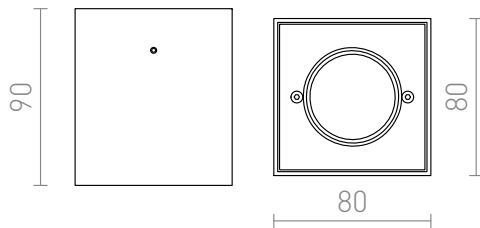

CUBO

Angular ceiling lamp of aluminum for fixed GU10 light sources.

RP EUR incl. VAT

R10168

CUBO surface mounted aluminum 230V
GU10 50W

58,00

3D model

PDF manual