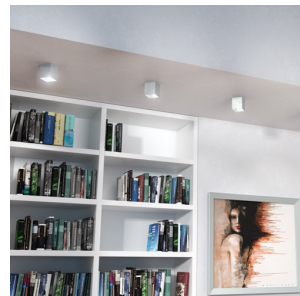

CUBO

Angular ceiling lamp of aluminum for fixed GU10 light sources.

RP EUR incl. VAT

R10168

CUBO surface mounted aluminum 230V
GU10 50W

58,00

3D model

PDF manual