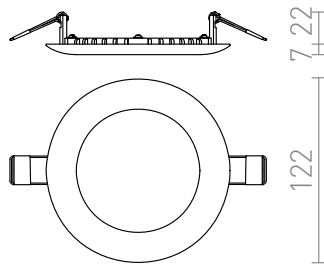

DADA 12

LED 6W 360 lm Ra 80

Round recessed light with a slightly rounded frame and integrated LED that requires shallow recess depth. Only for drywall ceilings.

RP EUR incl. VAT

R12871	DADA 12 recessed white 230V LED 6W 3000K	17,00
R12872	DADA 12 recessed chrome 230V LED 6W 3000K	15,00
R12873	DADA 12 recessed gold 230V LED 6W 3000K	19,00
R12874	DADA 12 recessed copper 230V LED 6W 3000K	19,00
R12875	DADA 12 recessed black chrome 230V LED 6W 3000K	19,00

3D model

manual