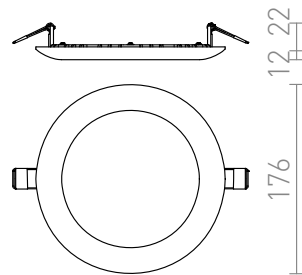

DADA 17

LED 12W 720 lm Ra 80

Round recessed light with a slightly rounded frame and integrated LED that requires shallow recess depth. Only for drywall ceilings.

RP EUR incl. VAT

R12876	DADA 17 recessed white 230V LED 12W 3000K	22,00
R12877	DADA 17 recessed chrome 230V LED 12W 3000K	26,00
R12878	DADA 17 recessed gold 230V LED 12W 3000K	18,50
R12879	DADA 17 recessed copper 230V LED 12W 3000K	26,00
R12880	DADA 17 recessed black chrome 230V LED 12W 3000K	26,00

3D model

manual