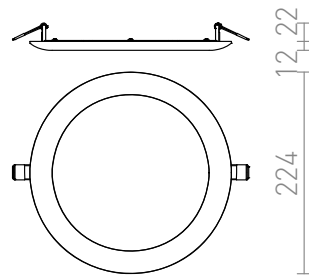

DADA 23

LED 18W 1080 lm Ra 80

Round recessed light with a slightly rounded frame and integrated LED that requires shallow recess depth. Only for drywall ceilings.

RP EUR incl. VAT

R12881	DADA 23 recessed white 230V LED 18W 3000K	32,00
R12882	DADA 23 recessed chrome 230V LED 18W 3000K	24,00
R12883	DADA 23 recessed gold 230V LED 18W 3000K	35,00
R12884	DADA 23 recessed copper 230V LED 18W 3000K	32,00
R12885	DADA 23 recessed black chrome 230V LED 18W 3000K	35,00

3D model

manual