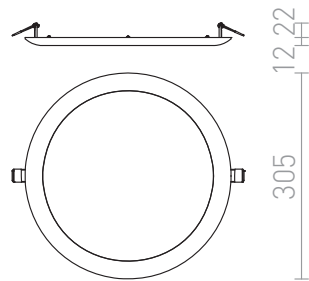

DADA 30

LED 24W 1440 lm Ra 80

Round recessed light with a slightly rounded frame and integrated LED that requires shallow recess depth. Only for drywall ceilings.

RP EUR incl. VAT

R12886	DADA 30 recessed white 230V LED 24W 3000K	48,00
R12887	DADA 30 recessed chrome 230V LED 24W 3000K	48,00
R12888	DADA 30 recessed gold 230V LED 24W 3000K	58,00
R12889	DADA 30 recessed copper 230V LED 24W 3000K	48,00
R12890	DADA 30 recessed black chrome 230V LED 24W 3000K	48,00

 3D model

 manual