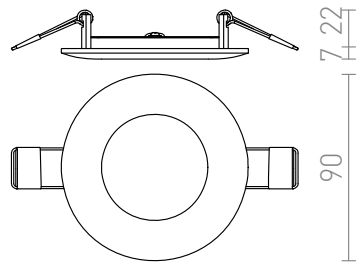

DADA 9

LED 3W 180 lm Ra 80

Round recessed light with a slightly rounded frame and integrated LED that requires shallow recess depth. Only for drywall ceilings.

RP EUR incl. VAT

R12867	DADA 9 recessed chrome 230V LED 3W 3000K	11,00
R12870	DADA 9 recessed black chrome 230V LED 3W 3000K	11,00

3D model

manual