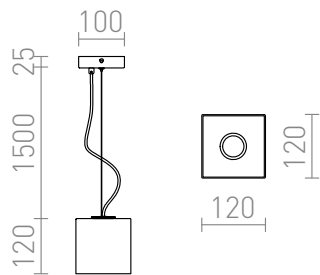

# DADOS

Pendent light with an opal-colored glass shade and chrome-plated ceiling base.

RP EUR incl. VAT

**R11825**

DADOS pendent opal-colored glass/chrome  
230V E27 28W

**78,00**

3D model

manual