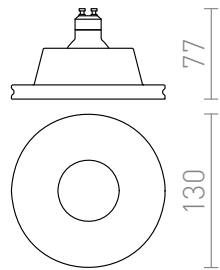

DAG 75

Recessed gypsum luminaire for light sources with a GU5,3 base.
Trimless variant. Installation only in plasterboard.

RP EUR incl. VAT

R10464

DAG R 75 recessed plaster 12V GU5,3 50W

17,50

3D model

manual